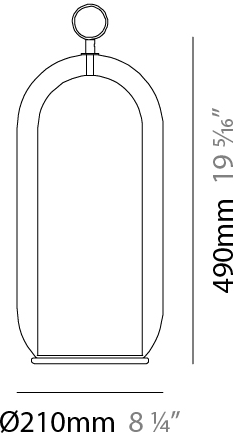

PROJECT
TYPE
SPECIFIER
QUANTITY
DATE

AERON PORTABLE

D144034- _____ - _____

base number   Finish Options   Finish Options

1. To build a product code in our configurator select the specify button on the base model # product page
2. To build a manual product code on this datasheet choose from the options listed below in blue font and add the suffix to the base model #

GENERAL

Series: Aeron
Partner: Cangini & Tucci
Division: Design
Installation: Portable
Product Type: Table
Mounting Location: Table

PHYSICAL

Shape: Cylinder
Diameter (mm): 210
Diameter (in): 8 1/4
Height (mm): 490
Height (in): 19 5/16
Weight (kg): 4.000
Weight (lbs): 8.82
Fixture Finish: [AMB / GRN / SKB / SMK / TOB / TRA](#)
Holder Finish: [CHR / SGD / SBK](#)
Fixture Material: Glass / Metal
Primary Material: Glass - Borosilicate
Cable Details: Transparent

ELECTRICAL

Number of Lamps: 1
Lamp Type: LED Retrofit
Bulb Included: Bulb Not Included
Input Voltage (V): 120

LED

OPTICAL

RATINGS AND CERTIFICATIONS

Certified By: Certified for North American Standards
IP rating: IP20