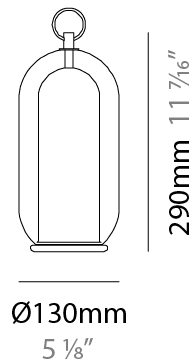

PROJECT
TYPE
SPECIFIER
QUANTITY
DATE

AERON PORTABLE

D144033-

base number   Finish Options   -   Finish Options

1. To build a product code in our configurator select the specify button on the base model # product page
2. To build a manual product code on this datasheet choose from the options listed below in blue font and add the suffix to the base model #

GENERAL

Series: Aeron
Partner: Cangini & Tucci
Division: Design
Installation: Portable
Product Type: Table
Mounting Location: Table

PHYSICAL

Shape: Cylinder
Diameter (mm): 130
Diameter (in): 5 1/8
Height (mm): 290
Height (in): 11 7/16
Weight (kg): 1.210
Weight (lbs): 2.68
Fixture Finish: [AMB / GRN / SKB / SMK / TOB / TRA](#)
Holder Finish: CHR / SGD / SBK
Fixture Material: Glass / Metal
Primary Material: Glass - Borosilicate
Cable Details: Transparent

ELECTRICAL

Number of Lamps: 1
Lamp Type: LED Retrofit
Bulb Included: Bulb Not Included
Input Voltage (V): 120

LED

OPTICAL

RATINGS AND CERTIFICATIONS

Certified By: Certified for North American Standards
IP rating: IP20