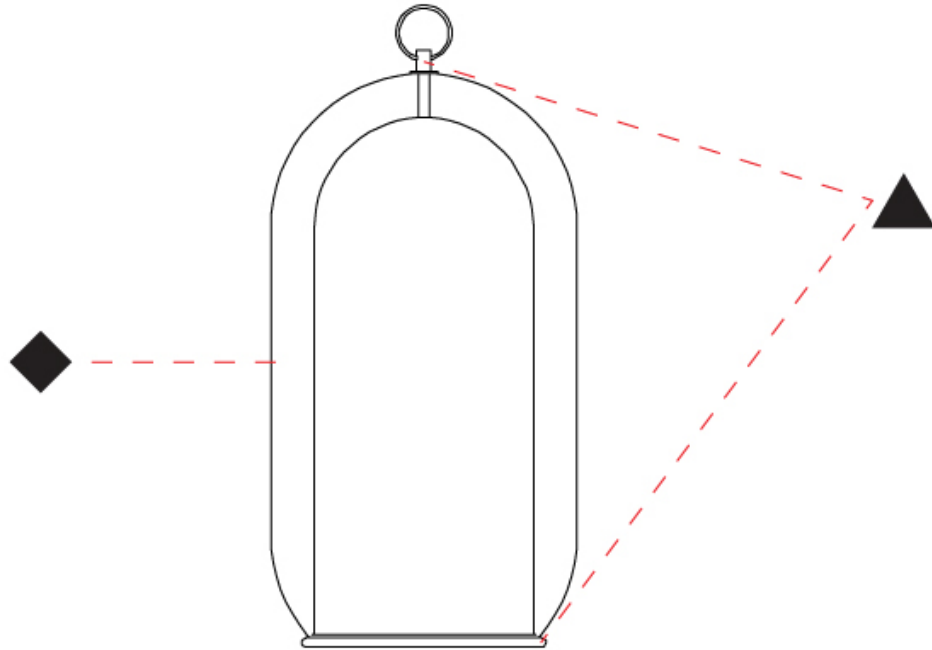

AERON PORTABLE

D144035-

PROJECT	_____
TYPE	_____
SPECIFIER	_____
QUANTITY	_____
DATE	_____

D