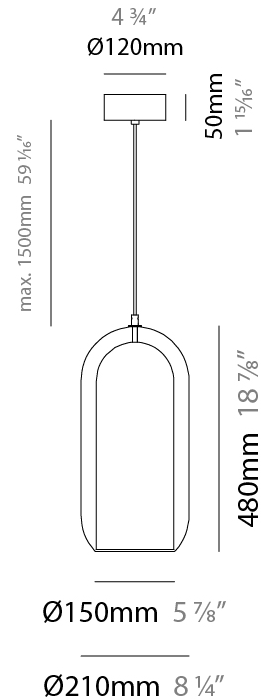

PROJECT
TYPE
SPECIFIER
QUANTITY
DATE

AERON MONOPOINT SUSPENSION

D141205-

base number	Finish Options	Finish Options	Finish Options

1. To build a product code in our configurator select the specify button on the base model # product page
2. To build a manual product code on this datasheet choose from the options listed below in blue font and add the suffix to the base model #

GENERAL

Series: Aeron
Subseries: Aeron Monopoint
Partner: Cangini & Tucci
Division: Design
Installation: Suspension
Product Type: Pendant
Mounting Location: Ceiling

PHYSICAL

Shape: Cylinder
Diameter (mm): 210
Diameter (in): 8 ¼
Height (mm): 480
Height (in): 18 7/8
Max. Overall Height (mm): 1980
Max. Overall Height (in): 77 15/16
Weight (kg): 2.800
Weight (lbs): 6.17
Fixture Finish: AMB / GRN / SKB / SMK / TOB / TRA
Holder Finish: CHR / SGD / SBK
Accent Finish: CHR / BCR / SGD / SBK / MBK / SRG / MWH
Fixture Material: Glass / Metal
Primary Material: Glass - Borosilicate
Cable Details: 1500mm / 59 1/16" - Transparent

ELECTRICAL

Number of Lamps: 1
Lamp Type: LED Retrofit
Bulb Included: Bulb Not Included
Max. Wattage Per Lamp (W): 8
Lamp Base: E26
Input Voltage (V): 120
Upon Request: GU24 / 277Vac

LED

OPTICAL

RATINGS AND CERTIFICATIONS

Certified By: Certified for North American Standards
IP rating: IP20