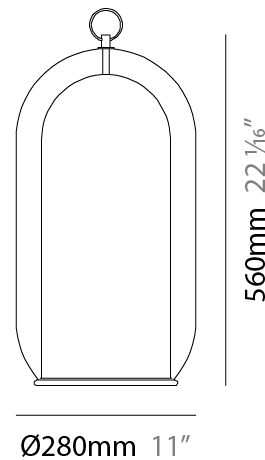

PROJECT
TYPE
SPECIFIER
QUANTITY
DATE

AERON PORTABLE

D144035-

base number	Finish Options	Finish Options

1. To build a product code in our configurator select the specify button on the base model # product page
2. To build a manual product code on this datasheet choose from the options listed below in blue font and add the suffix to the base model #

GENERAL

Series: Aeron
Partner: Cangiini & Tucci
Division: Design
Installation: Portable
Product Type: Table
Mounting Location: Table

PHYSICAL

Shape: Cylinder
Diameter (mm): 280
Diameter (in): 11
Height (mm): 560
Height (in): 22 1/16
Weight (kg): 5.670
Weight (lbs): 12.50
Fixture Finish: AMB / GRN / SKB / SMK / TOB / TRA
Holder Finish: CHR / SGD / SBK
Fixture Material: Glass / Metal
Primary Material: Glass - Borosilicate
Cable Details: Transparent

ELECTRICAL

Number of Lamps: 1
Lamp Type: LED Retrofit
Bulb Included: Bulb Not Included
Input Voltage (V): 120

LED

OPTICAL

RATINGS AND CERTIFICATIONS

Certified By: Certified for North American Standards
IP rating: IP20