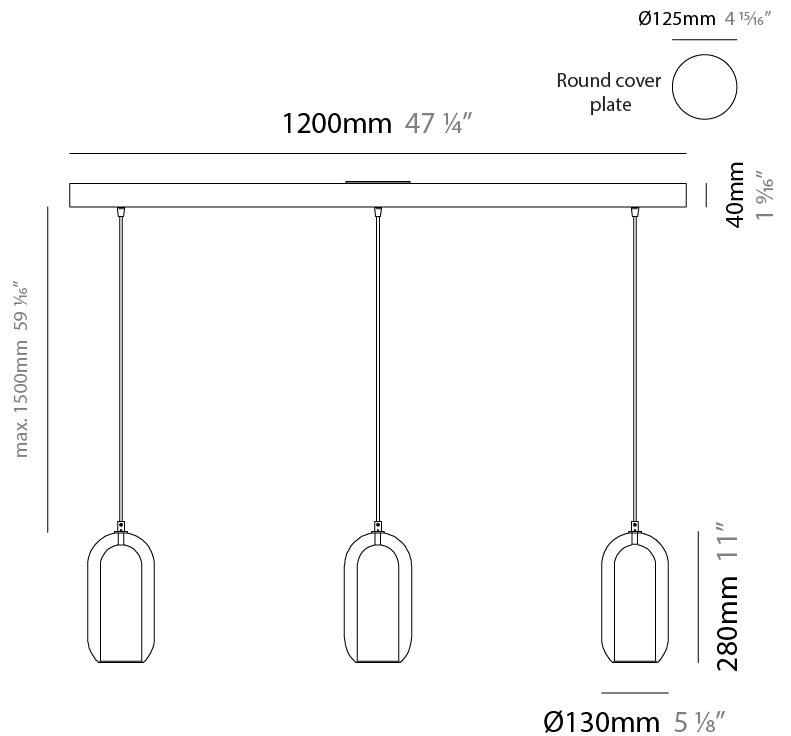

PROJECT	
TYPE	
SPECIFIER	
QUANTITY	
DATE	

AERON 3 LIGHT LINEAR SUSPENSION

D141211-

base number	Finish Options	Finish Options	Finish Options

1. To build a product code in our configurator select the specify button on the base model # product page
2. To build a manual product code on this datasheet choose from the options listed below in blue font and add the suffix to the base model #

GENERAL

Series: Aeron
Subseries: Aeron 3 Light Linear
Partner: Cangini & Tucci
Division: Design
Installation: Suspension
Product Type: Pendant
Mounting Location: Ceiling

PHYSICAL

Shape: Cylinder
Diameter (mm): 130
Diameter (in): 5 1/8
Length (mm): 1200
Length (in): 47 1/4
Height (mm): 130
Height (in): 5 1/8
Max. Overall Height (mm): 1630
Max. Overall Height (in): 63 3/16
Weight (kg): 2.800
Weight (lbs): 6.18
Fixture Finish: AMB / GRN / SKB / SMK / TOB / TRA
Holder Finish: CHR / SGD / SBK
Accent Finish: BCR / CHR / MBK / MWH
Fixture Material: Glass / Metal
Primary Material: Glass - Borosilicate
Cable Details: 1500mm / 59 1/16" - Transparent

ELECTRICAL

Number of Lamps: 3
Lamp Type: LED Retrofit
Bulb Included: Bulb Not Included
Max. Wattage Per Lamp (W): 4
Lamp Base: E12
Input Voltage (V): 120

LED

OPTICAL

RATINGS AND CERTIFICATIONS

Certified By: Certified for North American Standards
IP rating: IP20