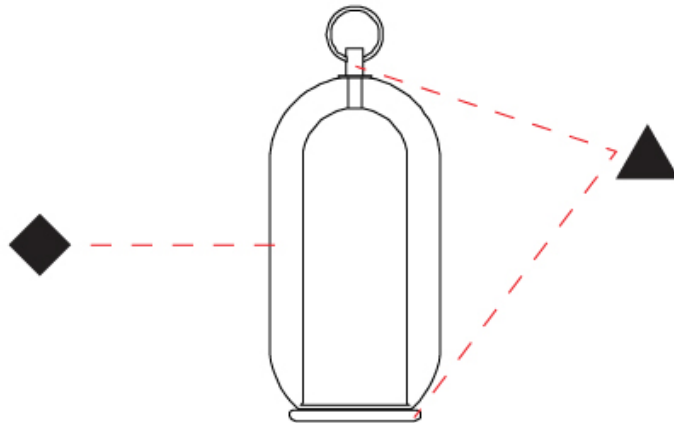

AERON PORTABLE

D144033-

PROJECT

TYPE

SPECIFIER

QUANTITY

DATE

D