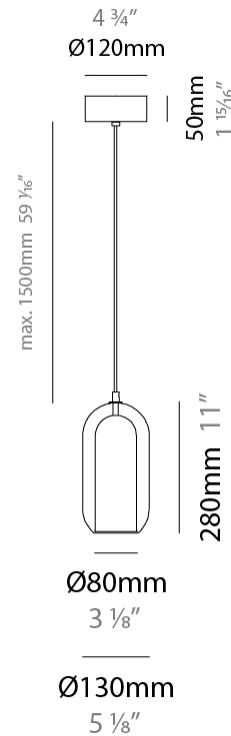

GENERAL

Series: Aeron
Subseries: Aeron Monopoint
Partner: Cangini & Tucci
Division: Design
Installation: Suspension
Product Type: Pendant
Mounting Location: Ceiling

PHYSICAL

Shape: Cylinder
Diameter (mm): 130
Diameter (in): 5 1/8
Height (mm): 280
Height (in): 11
Max. Overall Height (mm): 1780
Max. Overall Height (in): 70 1/16
Weight (kg): 0.860
Weight (lbs): 1.90
Fixture Finish: AMB / GRN / SKB / SMK / TOB / TRA
Holder Finish: CHR / SGD / SBK
Accent Finish: CHR / BCR / SGD / SBK / MBK / SRG / MWH
Fixture Material: Glass / Metal
Primary Material: Glass - Borosilicate
Cable Details: Transparent

ELECTRICAL

Number of Lamps: 1
Lamp Type: LED Retrofit
Bulb Included: Bulb Not Included
Max. Wattage Per Lamp (W): 4
Lamp Base: E12
Input Voltage (V): 120

LED

OPTICAL

RATINGS AND CERTIFICATIONS

Certified By: Certified for North American Standards
IP rating: IP20

GENERAL

Series: Aeron
Subseries: Aeron Monopoint
Partner: Cangini & Tucci
Division: Design
Installation: Suspension
Product Type: Pendant
Mounting Location: Ceiling

PHYSICAL

Shape: Cylinder
Diameter (mm): 150
Diameter (in): 5 7/8
Height (mm): 340
Height (in): 13 3/8
Max. Overall Height (mm): 1830
Max. Overall Height (in): 72 1/16
Weight (kg): 1.356
Weight (lbs): 2.99
Fixture Finish: AMB / GRN / SKB / SMK / TOB / TRA
Holder Finish: CHR / SGD / SBK
Accent Finish: CHR / BCR / SGD / SBK / MBK / SRG / MWH
Fixture Material: Glass / Metal
Primary Material: Glass - Borosilicate
Cable Details: Transparent