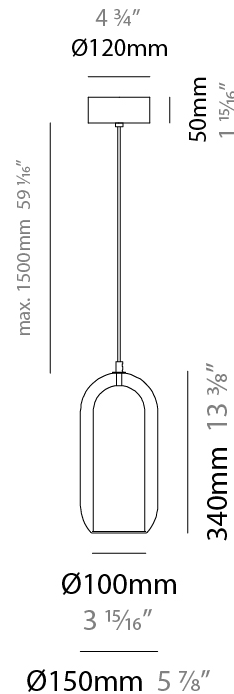

PROJECT
TYPE
SPECIFIER
QUANTITY
DATE

AERON MONOPOINT SUSPENSION

D141204-

base number	Finish Options	Finish Options	Finish Options

1. To build a product code in our configurator select the specify button on the base model # product page
2. To build a manual product code on this datasheet choose from the options listed below in blue font and add the suffix to the base model #

GENERAL

Series: Aeron
Subseries: Aeron Monopoint
Partner: Cangini & Tucci
Division: Design
Installation: Suspension
Product Type: Pendant
Mounting Location: Ceiling

PHYSICAL

Shape: Cylinder
Diameter (mm): 150
Diameter (in): 5 7/8
Height (mm): 340
Height (in): 13 3/8
Max. Overall Height (mm): 1830
Max. Overall Height (in): 72 1/16
Weight (kg): 1.356
Weight (lbs): 2.99
Fixture Finish: AMB / GRN / SKB / SMK / TOB / TRA
Holder Finish: CHR / SGD / SBK
Accent Finish: CHR / BCR / SGD / SBK / MBK / SRG / MWH
Fixture Material: Glass / Metal
Primary Material: Glass - Borosilicate
Cable Details: Transparent

ELECTRICAL

Number of Lamps: 1
Lamp Type: LED Retrofit
Bulb Included: Bulb Not Included
Max. Wattage Per Lamp (W): 8
Lamp Base: E26
Input Voltage (V): 120
Upon Request: GU24 / 277Vac

LED

OPTICAL

RATINGS AND CERTIFICATIONS

Certified By: Certified for North American Standards
IP rating: IP20