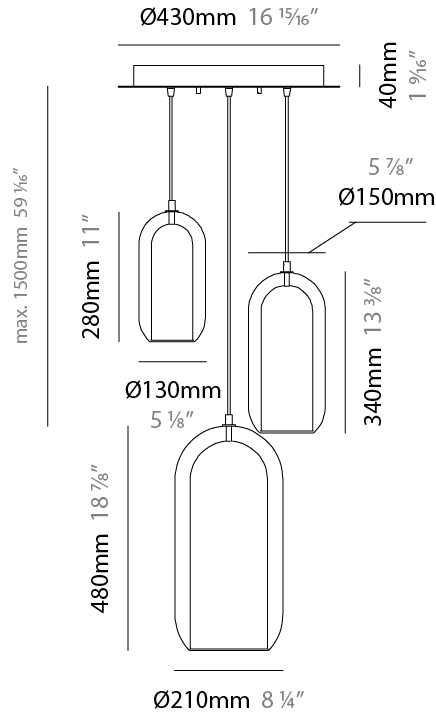

PROJECT	
TYPE	
SPECIFIER	
QUANTITY	
DATE	

AERON 3 LIGHT CLUSTER SUSPENSION

D141212-

base number	Finish Options	Finish Options	Finish Options

1. To build a product code in our configurator select the specify button on the base model # product page
2. To build a manual product code on this datasheet choose from the options listed below in blue font and add the suffix to the base model #

GENERAL

Series: Aeron
Subseries: Aeron 3 Light Cluster
Partner: Cangini & Tucci
Division: Design
Installation: Suspension
Product Type: Pendant
Mounting Location: Ceiling

PHYSICAL

Shape: Cylinder
Diameter (mm): 540
Diameter (in): 21 1/4
Height (mm): 210
Height (in): 8 3/4
Max. Overall Height (mm): 1710
Max. Overall Height (in): 67 5/16
Weight (kg): 6.830
Weight (lbs): 15.06
Fixture Finish: AMB / GRN / SKB / SMK / TOB / TRA
Holder Finish: CHR / SGD / SBK
Accent Finish: BCR / CHR / MBK / MWH
Fixture Material: Glass / Metal
Primary Material: Glass - Borosilicate
Cable Details: 1500mm / 59 1/16" - Transparent

ELECTRICAL

Number of Lamps: 2 + 1
Lamp Type: LED Retrofit
Bulb Included: Bulb Not Included
Max. Wattage Per Lamp (W): 8 + 4
Lamp Base: E26 + E12
Input Voltage (V): 120

LED

OPTICAL

RATINGS AND CERTIFICATIONS

Certified By: Certified for North American Standards
IP rating: IP20