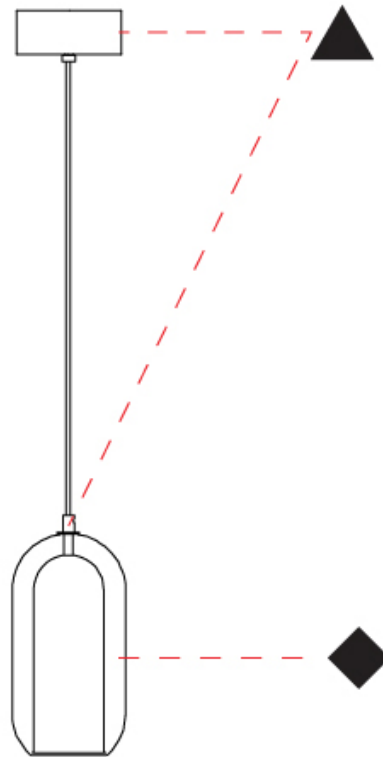

AERON MONOPOINT SUSPENSION

D141203-

PROJECT	_____
TYPE	_____
SPECIFIER	_____
QUANTITY	_____
DATE	_____

D